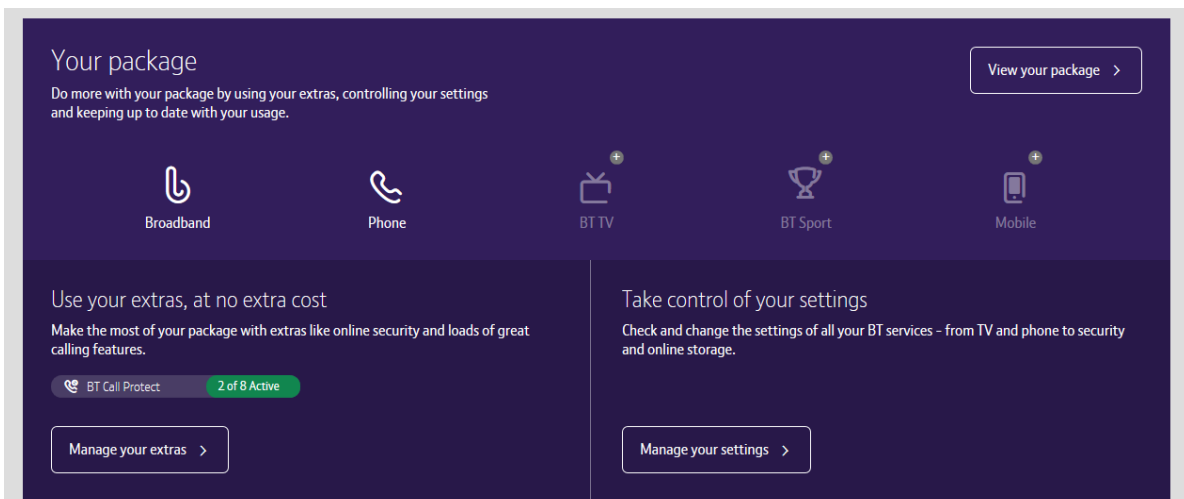

BT Broadband

Step by step guide

2

Scroll down to 'Use your extras, at no extra cost' and click 'Manage your extras'